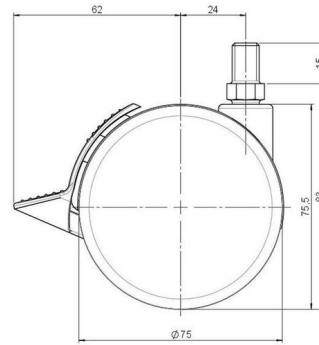

## Technical Details

Product Type	Furniture caster
Wheel diameter	75mm   3"
Load capacity	75kg   165 lbs.
Overall height with fixing	83mm
<b>Wheel:</b>	
Wheel type	Hard wheel
Wheel color	RAL 9005 Jet black
<b>Housing:</b>	
Housing form	unhooded, with neck diameter
Neck diameter	20mm
Housing material	High quality nylon
Housing color	RAL 9005 Jet black
Mobility concept	Stopper brake
Fixing	M10x15mm Threaded stem
Description	DDKF 75 - 3 X10

### No-Noise™ Stem:

- 11x19.5mm with 11.4mm circlip
- 11x19.5mm with 11.6mm circlip

### Threaded stems:

- M8x15mm
- M8x20mm
- M8x25mm
- M10x15mm
- M10x20mm
- M10x25mm
- M10x30mm
- M10x40mm
- M12x20mm
- 5/16-18x1"
- 5/16-18x1/2"
- 3/8-16x1"
- 5/16-18x5/8"
- 3/8-16x1/2"
- 3/8-16x5/8"

### Square plates:

- 38x38mm
- 55x55mm
- 60x60mm