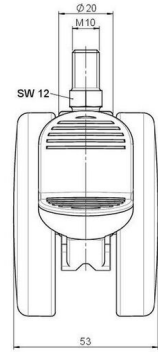

## Technical Details

Product Type	Furniture caster
Wheel diameter	75mm   3"
Load capacity	75kg   165 lbs.
Overall height with fixing	83mm
<b>Wheel:</b>	
Wheel type	Hard wheel
Wheel color	RAL 9005 Jet black
<b>Housing:</b>	
Housing form	unhooded, with neck diameter
Neck diameter	20mm
Housing material	High quality nylon
Housing color	RAL 9005 Jet black
Mobility concept	Stopper brake
Fixing	M10x15mm Threaded stem
Description	DDKF 75 - 3 X10

### No-Noise™ Stem:

- 11x19.5mm with 11.4mm circlip
- 11x19.5mm with 11.6mm circlip

### Threaded stems:

- M8x15mm
- M8x20mm
- M8x25mm
- M10x15mm
- M10x20mm
- M10x25mm
- M10x30mm
- M10x40mm
- M12x20mm
- 5/16-18x1"
- 5/16-18x1/2"
- 3/8-16x1"
- 5/16-18x5/8"
- 3/8-16x1/2"
- 3/8-16x5/8"

### Square plates:

- 38x38mm
- 55x55mm
- 60x60mm