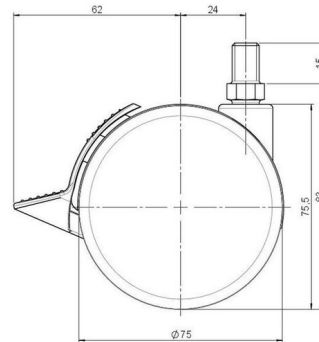

Standard D075

As of: May 23, 2026

Description	Model	Carton Quantity
DDKF 75 - 3 X10	D075	120 pcs per Carton

Technical Details

Product Type	Furniture caster
Wheel diameter	75mm 3"
Load capacity	75kg 165 lbs.
Overall height with fixing	83mm
Wheel:	
Wheel type	Hard wheel
Wheel color	RAL 9005 Jet black
Housing:	
Housing form	unhooded, with neck diameter
Neck diameter	20mm
Housing material	High quality nylon
Housing color	RAL 9005 Jet black
Mobility concept	Stopper brake
Fixing	M10x15mm Threaded stem
Description	DDKF 75 - 3 X10

Fixings

Compatible with the following available fixings:

No-Noise™ Stem:

- 11x19.5mm with 11.4mm circlip
- 11x19.5mm with 11.6mm circlip

Push fit stems:

- 10x22mm with 10.3mm circlip
- 10x22mm with 10.5mm circlip
- 11x19.5mm with 11.4mm circlip
- 11x19.5mm with 11.8mm circlip
- 11x22mm with 11.4mm circlip
- 11x22mm with 11.6mm circlip
- 11x22mm with 11.8mm circlip
- 11x22mm with 11.8 banded K290 4A
- 11x26mm

Threaded stems:

- M8x15mm
- M8x20mm
- M8x25mm
- M10x15mm
- M10x20mm
- M10x25mm
- M10x30mm
- M10x40mm
- M12x20mm
- 5/16-18x1"
- 5/16-18x1/2"
- 3/8-16x1"
- 5/16-18x5/8"
- 3/8-16x1/2"
- 3/8-16x5/8"

Square plates:

- 38x38mm
- 55x55mm
- 60x60mm