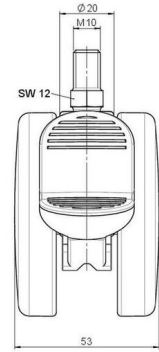

Standard D075

As of: July 07, 2026

Description	Model	Carton Quantity
DDKF 75 - 3 X10	D075	120 pcs per Carton

Technical Details

Product Type	Furniture caster
Wheel diameter	75mm 3"
Load capacity	75kg 165 lbs.
Overall height with fixing	83mm
Wheel:	
Wheel type	Hard wheel
Wheel color	RAL 9005 Jet black
Housing:	
Housing form	unhooded, with neck diameter
Neck diameter	20mm
Housing material	High quality nylon
Housing color	RAL 9005 Jet black
Mobility concept	Stopper brake
Fixing	M10x15mm Threaded stem
Description	DDKF 75 - 3 X10

Fixings

Compatible with the following available fixings:

No-Noise™ Stem:

- 11x19.5mm with 11.4mm circlip
- 11x19.5mm with 11.6mm circlip

Push fit stems:

- 10x22mm with 10.3mm circlip
- 10x22mm with 10.5mm circlip
- 11x19.5mm with 11.4mm circlip
- 11x19.5mm with 11.8mm circlip
- 11x22mm with 11.4mm circlip
- 11x22mm with 11.6mm circlip
- 11x22mm with 11.8mm circlip
- 11x22mm with 11.8 banded K290 4A
- 11x26mm

Threaded stems:

- M8x15mm
- M8x20mm
- M8x25mm
- M10x15mm
- M10x20mm
- M10x25mm
- M10x30mm
- M10x40mm
- M12x20mm
- 5/16-18x1"
- 5/16-18x1/2"
- 3/8-16x1"
- 5/16-18x5/8"
- 3/8-16x1/2"
- 3/8-16x5/8"

Square plates:

- 38x38mm
- 55x55mm
- 60x60mm