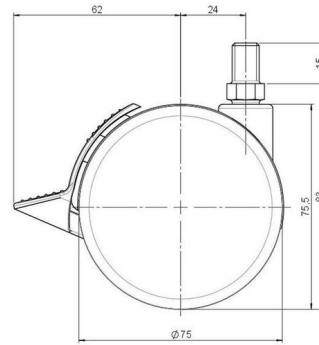

Standard D075

As of: July 07, 2026

Description	Model	Carton Quantity
DDKF 75 - 3 X10	D075	120 pcs per Carton

Technical Details

Product Type	Furniture caster
Wheel diameter	75mm 3"
Load capacity	75kg 165 lbs.
Overall height with fixing	83mm
Wheel:	
Wheel type	Hard wheel
Wheel color	RAL 9005 Jet black
Housing:	
Housing form	unhooded, with neck diameter
Neck diameter	20mm
Housing material	High quality nylon
Housing color	RAL 9005 Jet black
Mobility concept	Stopper brake
Fixing	M10x15mm Threaded stem
Description	DDKF 75 - 3 X10

Fixings

Compatible with the following available fixings:

No-Noise™ Stem:

- 11x19.5mm with 11.4mm circlip
- 11x19.5mm with 11.6mm circlip

Push fit stems:

- 10x22mm with 10.3mm circlip
- 10x22mm with 10.5mm circlip
- 11x19.5mm with 11.4mm circlip
- 11x19.5mm with 11.8mm circlip
- 11x22mm with 11.4mm circlip
- 11x22mm with 11.6mm circlip
- 11x22mm with 11.8mm circlip
- 11x22mm with 11.8 banded K290 4A
- 11x26mm

Threaded stems:

- M8x15mm
- M8x20mm
- M8x25mm
- M10x15mm
- M10x20mm
- M10x25mm
- M10x30mm
- M10x40mm
- M12x20mm
- 5/16-18x1"
- 5/16-18x1/2"
- 3/8-16x1"
- 5/16-18x5/8"
- 3/8-16x1/2"
- 3/8-16x5/8"

Square plates:

- 38x38mm
- 55x55mm
- 60x60mm