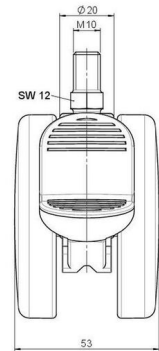

Standard D075

As of: May 23, 2026

Description	Model	Carton Quantity
DDKF 75 - 3 X10	D075	120 pcs per Carton

Technical Details

Product Type	Furniture caster
Wheel diameter	75mm 3"
Load capacity	75kg 165 lbs.
Overall height with fixing	83mm
Wheel:	
Wheel type	Hard wheel
Wheel color	RAL 9005 Jet black
Housing:	
Housing form	unhooded, with neck diameter
Neck diameter	20mm
Housing material	High quality nylon
Housing color	RAL 9005 Jet black
Mobility concept	Stopper brake
Fixing	M10x15mm Threaded stem
Description	DDKF 75 - 3 X10

Fixings

Compatible with the following available fixings:

No-Noise™ Stem:

- 11x19.5mm with 11.4mm circlip
- 11x19.5mm with 11.6mm circlip

Push fit stems:

- 10x22mm with 10.3mm circlip
- 10x22mm with 10.5mm circlip
- 11x19.5mm with 11.4mm circlip
- 11x19.5mm with 11.8mm circlip
- 11x22mm with 11.4mm circlip
- 11x22mm with 11.6mm circlip
- 11x22mm with 11.8mm circlip
- 11x22mm with 11.8 banded K290 4A
- 11x26mm

Threaded stems:

- M8x15mm
- M8x20mm
- M8x25mm
- M10x15mm
- M10x20mm
- M10x25mm
- M10x30mm
- M10x40mm
- M12x20mm
- 5/16-18x1"
- 5/16-18x1/2"
- 3/8-16x1"
- 5/16-18x5/8"
- 3/8-16x1/2"
- 3/8-16x5/8"

Square plates:

- 38x38mm
- 55x55mm
- 60x60mm