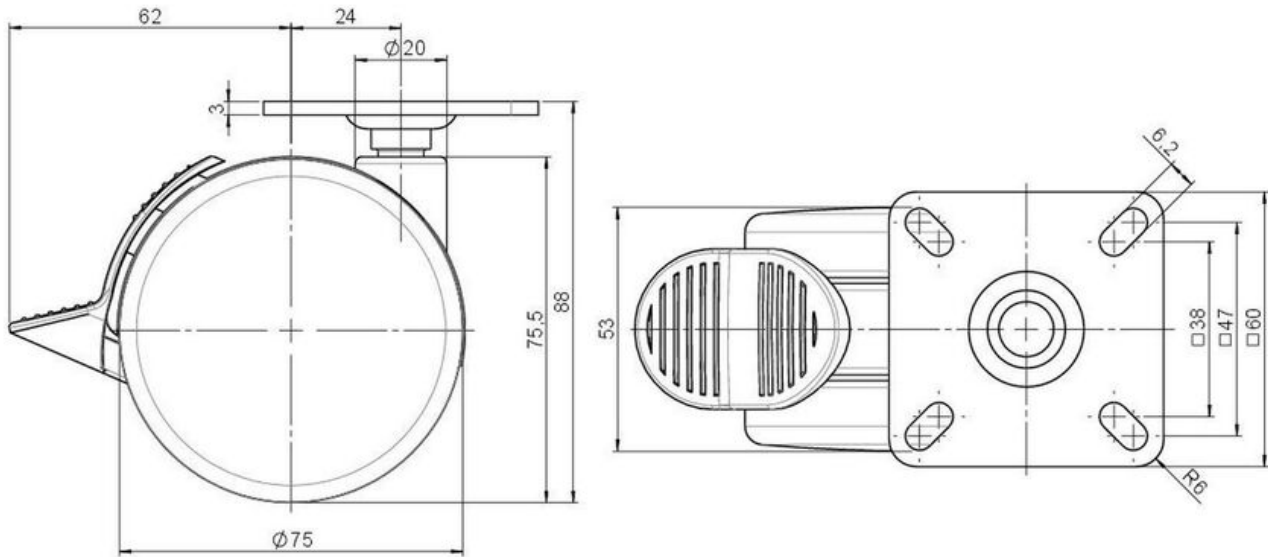

Standard D075

As of: June 17, 2026

Description DDKF 75 - 3 X 1	Model D075	Carton Quantity 120 pcs per Carton
--------------------------------	---------------	---------------------------------------

Technical Details

Product Type	Furniture caster
Wheel diameter	75mm 3"
Load capacity	75kg 165 lbs.
Overall height with fixing	88mm
Wheel:	
Wheel type	Hard wheel
Wheel color	RAL 9006 White aluminium
Housing:	
Housing form	unhooded, with neck diameter
Neck diameter	20mm
Housing material	High quality nylon
Housing color	RAL 9006 White aluminium
Mobility concept	Stopper brake
Fixing	60x60mm Plate
Description	DDKF 75 - 3 X 1

Threaded stems:

- M8x15mm
- M8x20mm
- M8x25mm
- M10x15mm
- M10x20mm
- M10x25mm
- M10x30mm
- M10x40mm
- M12x20mm
- 5/16-18x1"
- 5/16-18x1/2"
- 3/8-16x1"
- 5/16-18x5/8"
- 3/8-16x1/2"
- 3/8-16x5/8"

Square plates:

- 38x38mm
- 55x55mm
- 60x60mm