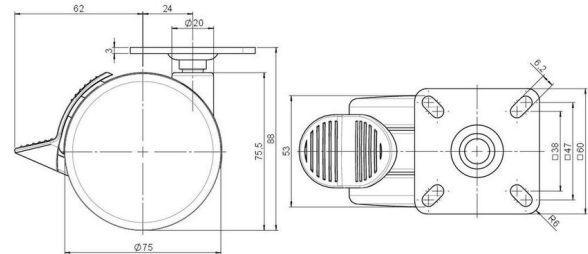

Standard D075

As of: May 02, 2026

Description	Model	Carton Quantity
DDKF 75 - 3 X 1	D075	100 pcs per Carton

Technical Details

Product Type	Furniture caster
Wheel diameter	75mm 3"
Load capacity	75kg 165 lbs.
Overall height with fixing	88mm
Wheel:	
Wheel type	Hard wheel
Wheel color	RAL 9005 Jet black
Housing:	
Housing form	unhooded, with neck diameter
Neck diameter	20mm
Housing material	High quality nylon
Housing color	RAL 9005 Jet black
Mobility concept	Stopper brake
Fixing	60x60mm Plate
Description	DDKF 75 - 3 X 1

Fixings

Compatible with the following available fixings:

No-Noise™ Stem:

- 11x19.5mm with 11.4mm circlip
- 11x19.5mm with 11.6mm circlip

Push fit stems:

- 10x22mm with 10.3mm circlip
- 10x22mm with 10.5mm circlip
- 11x19.5mm with 11.4mm circlip
- 11x19.5mm with 11.8mm circlip
- 11x22mm with 11.4mm circlip
- 11x22mm with 11.6mm circlip
- 11x22mm with 11.8mm circlip
- 11x22mm with 11.8 banded K290 4A
- 11x26mm

Threaded stems:

- M8x15mm
- M8x20mm
- M8x25mm
- M10x15mm
- M10x20mm
- M10x25mm
- M10x30mm
- M10x40mm
- M12x20mm
- 5/16-18x1"
- 5/16-18x1/2"
- 3/8-16x1"
- 5/16-18x5/8"
- 3/8-16x1/2"
- 3/8-16x5/8"

Square plates:

- 38x38mm
- 55x55mm
- 60x60mm