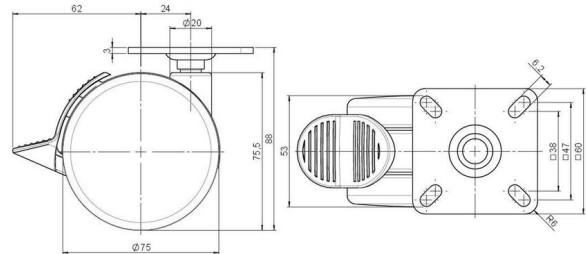

Standard D075

As of: July 07, 2026

Description DDKF 75 - 3 X 1	Model D075	Carton Quantity 100 pcs per Carton

Technical Details

Product Type	Furniture caster
Wheel diameter	75mm | 3"
Load capacity	75kg | 165 lbs.
Overall height with fixing	88mm
Wheel:	
Wheel type	Hard wheel
Wheel color	RAL 9005 Jet black
Housing:	
Housing form	unhooded, with neck diameter
Neck diameter	20mm
Housing material	High quality nylon
Housing color	RAL 9005 Jet black
Mobility concept	Stopper brake
Fixing	60x60mm Plate
Description	DDKF 75 - 3 X 1