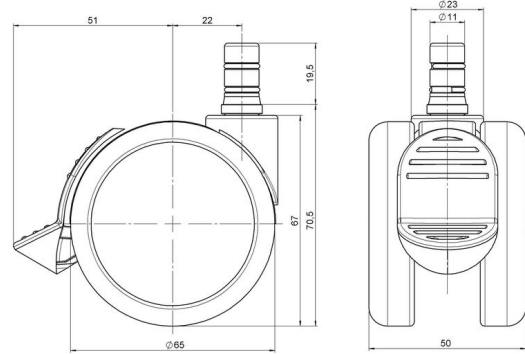

Standard D071

As of: July 07, 2026

Description	Model	Carton Quantity
DDKF 71 - 3X2NN	D071	150 pcs per Carton

Technical Details

Product Type	Furniture caster
Wheel diameter	65mm 2.56"
Load capacity	65kg 143 lbs.
Overall height with fixing	70,5mm
Wheel:	
Wheel type	Hard wheel
Wheel color	RAL 9005 Jet black
Housing:	
Housing form	unhooded, with neck diameter
Neck diameter	23mm
Housing material	High quality nylon
Housing color	RAL 9005 Jet black
Mobility concept	Stopper brake
Fixing	No-Noise™ Stem, 11x19,5mm Push fit stem with double circlips, 11,4mm
Description	DDKF 71 - 3X2NN

Fixings

Compatible with the following available fixings:

No-Noise™ Stem:

- 11x19.5mm with 11.4mm circlip
- 11x19.5mm with 11.6mm circlip

Push fit stems:

- 10x22mm with 10.3mm circlip
- 10x22mm with 10.5mm circlip
- 11x19.5mm with 11.4mm circlip
- 11x19.5mm with 11.8mm circlip
- 11x22mm with 11.4mm circlip
- 11x22mm with 11.6mm circlip
- 11x22mm with 11.8mm circlip
- 11x22mm with 11.8 banded K290 4A
- 11x26mm

Threaded stems:

- M8x15mm
- M8x20mm
- M8x25mm
- M10x15mm
- M10x20mm
- M10x25mm
- M10x30mm
- M10x40mm
- M12x20mm
- 5/16-18x1"
- 5/16-18x1/2"
- 3/8-16x1"
- 5/16-18x5/8"
- 3/8-16x1/2"
- 3/8-16x5/8"

Square plates:

- 38x38mm
- 55x55mm
- 60x60mm