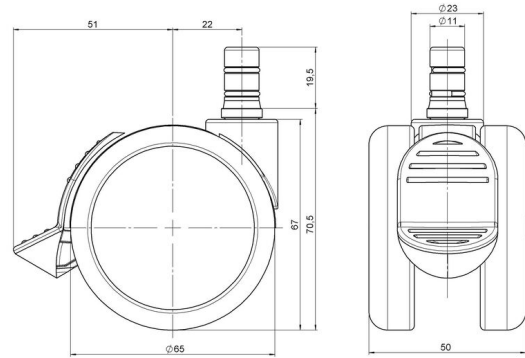

Standard D071

As of: April 02, 2026

Description	Model	Carton Quantity
DDKF 71 - 3X2NN	D071	150 pcs per Carton

Technical Details

Product Type	Furniture caster
Wheel diameter	65mm 2.56"
Load capacity	65kg 143 lbs.
Overall height with fixing	70,5mm
Wheel:	
Wheel type	Hard wheel
Wheel color	RAL 9005 Jet black
Housing:	
Housing form	unhooded, with neck diameter
Neck diameter	23mm
Housing material	High quality nylon
Housing color	RAL 9005 Jet black
Mobility concept	Stopper brake
Fixing	No-Noise™ Stem, 11x19,5mm Push fit stem with double circlips, 11,4mm
Description	DDKF 71 - 3X2NN

Fixings

Compatible with the following available fixings:

No-Noise™ Stem:

- 11x19.5mm with 11.4mm circlip
- 11x19.5mm with 11.6mm circlip

Push fit stems:

- 10x22mm with 10.3mm circlip
- 10x22mm with 10.5mm circlip
- 11x19.5mm with 11.4mm circlip
- 11x19.5mm with 11.8mm circlip
- 11x22mm with 11.4mm circlip
- 11x22mm with 11.6mm circlip
- 11x22mm with 11.8mm circlip
- 11x22mm with 11.8 banded K290 4A
- 11x26mm

Threaded stems:

- M8x15mm
- M8x20mm
- M8x25mm
- M10x15mm
- M10x20mm
- M10x25mm
- M10x30mm
- M10x40mm
- M12x20mm
- 5/16-18x1"
- 5/16-18x1/2"
- 3/8-16x1"
- 5/16-18x5/8"
- 3/8-16x1/2"
- 3/8-16x5/8"

Square plates:

- 38x38mm
- 55x55mm
- 60x60mm