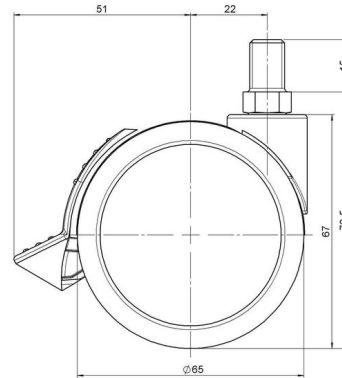

## Technical Details

Product Type	Furniture caster
Wheel diameter	65mm   2.56"
Load capacity	65kg   143 lbs.
Overall height with fixing	73,5mm
<b>Wheel:</b>	
Wheel type	Hard wheel
Wheel color	RAL 9005 Jet black
<b>Housing:</b>	
Housing form	unhooded, with neck diameter
Neck diameter	23mm
Housing material	High quality nylon
Housing color	RAL 9005 Jet black
Mobility concept	Stopper brake
Fixing	M10x15mm Threaded stem
Description	DDKF 71 - 3 X10

### No-Noise™ Stem:

- 11x19.5mm with 11.4mm circlip
- 11x19.5mm with 11.6mm circlip

### Threaded stems:

- M8x15mm
- M8x20mm
- M8x25mm
- M10x15mm
- M10x20mm
- M10x25mm
- M10x30mm
- M10x40mm
- M12x20mm
- 5/16-18x1"
- 5/16-18x1/2"
- 3/8-16x1"
- 5/16-18x5/8"
- 3/8-16x1/2"
- 3/8-16x5/8"

### Square plates:

- 38x38mm
- 55x55mm
- 60x60mm