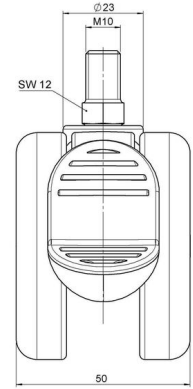

## Technical Details

Product Type	Furniture caster
Wheel diameter	65mm   2.56"
Load capacity	65kg   143 lbs.
Overall height with fixing	73,5mm
<b>Wheel:</b>	
Wheel type	Hard wheel
Wheel color	RAL 9005 Jet black
<b>Housing:</b>	
Housing form	unhooded, with neck diameter
Neck diameter	23mm
Housing material	High quality nylon
Housing color	RAL 9005 Jet black
Mobility concept	Stopper brake
Fixing	M10x15mm Threaded stem
Description	DDKF 71 - 3 X10

### No-Noise™ Stem:

- 11x19.5mm with 11.4mm circlip
- 11x19.5mm with 11.6mm circlip

### Threaded stems:

- M8x15mm
- M8x20mm
- M8x25mm
- M10x15mm
- M10x20mm
- M10x25mm
- M10x30mm
- M10x40mm
- M12x20mm
- 5/16-18x1"
- 5/16-18x1/2"
- 3/8-16x1"
- 5/16-18x5/8"
- 3/8-16x1/2"
- 3/8-16x5/8"

### Square plates:

- 38x38mm
- 55x55mm
- 60x60mm