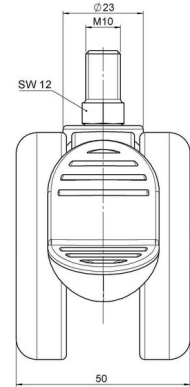

Standard D071

As of: May 23, 2026

Description	Model	Carton Quantity
DDKF 71 - 3 X10	D071	150 pcs per Carton

Technical Details

Product Type	Furniture caster
Wheel diameter	65mm 2.56"
Load capacity	65kg 143 lbs.
Overall height with fixing	73,5mm
Wheel:	
Wheel type	Hard wheel
Wheel color	RAL 9005 Jet black
Housing:	
Housing form	unhooded, with neck diameter
Neck diameter	23mm
Housing material	High quality nylon
Housing color	RAL 9005 Jet black
Mobility concept	Stopper brake
Fixing	M10x15mm Threaded stem
Description	DDKF 71 - 3 X10

Fixings

Compatible with the following available fixings:

No-Noise™ Stem:

- 11x19.5mm with 11.4mm circlip
- 11x19.5mm with 11.6mm circlip

Push fit stems:

- 10x22mm with 10.3mm circlip
- 10x22mm with 10.5mm circlip
- 11x19.5mm with 11.4mm circlip
- 11x19.5mm with 11.8mm circlip
- 11x22mm with 11.4mm circlip
- 11x22mm with 11.6mm circlip
- 11x22mm with 11.8mm circlip
- 11x22mm with 11.8 banded K290 4A
- 11x26mm

Threaded stems:

- M8x15mm
- M8x20mm
- M8x25mm
- M10x15mm
- M10x20mm
- M10x25mm
- M10x30mm
- M10x40mm
- M12x20mm
- 5/16-18x1"
- 5/16-18x1/2"
- 3/8-16x1"
- 5/16-18x5/8"
- 3/8-16x1/2"
- 3/8-16x5/8"

Square plates:

- 38x38mm
- 55x55mm
- 60x60mm