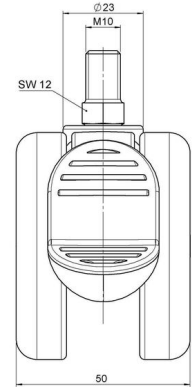

## Technical Details

Product Type	Furniture caster
Wheel diameter	65mm   2.56"
Load capacity	65kg   143 lbs.
Overall height with fixing	73,5mm
<b>Wheel:</b>	
Wheel type	Hard wheel
Wheel color	RAL 9005 Jet black
<b>Housing:</b>	
Housing form	unhooded, with neck diameter
Neck diameter	23mm
Housing material	High quality nylon
Housing color	RAL 9005 Jet black
Mobility concept	Stopper brake
Fixing	M10x15mm Threaded stem
Description	DDKF 71 - 3 X10

### No-Noise™ Stem:

- 11x19.5mm with 11.4mm circlip
- 11x19.5mm with 11.6mm circlip

### Threaded stems:

- M8x15mm
- M8x20mm
- M8x25mm
- M10x15mm
- M10x20mm
- M10x25mm
- M10x30mm
- M10x40mm
- M12x20mm
- 5/16-18x1"
- 5/16-18x1/2"
- 3/8-16x1"
- 5/16-18x5/8"
- 3/8-16x1/2"
- 3/8-16x5/8"

### Square plates:

- 38x38mm
- 55x55mm
- 60x60mm