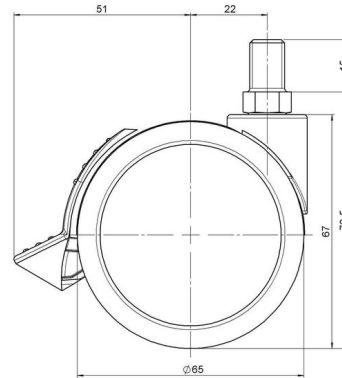

Standard D071

As of: May 23, 2026

Description	Model	Carton Quantity
DDKF 71 - 3 X10	D071	150 pcs per Carton

Technical Details

Product Type	Furniture caster
Wheel diameter	65mm 2.56"
Load capacity	65kg 143 lbs.
Overall height with fixing	73,5mm
Wheel:	
Wheel type	Hard wheel
Wheel color	RAL 9005 Jet black
Housing:	
Housing form	unhooded, with neck diameter
Neck diameter	23mm
Housing material	High quality nylon
Housing color	RAL 9005 Jet black
Mobility concept	Stopper brake
Fixing	M10x15mm Threaded stem
Description	DDKF 71 - 3 X10

Fixings

Compatible with the following available fixings:

No-Noise™ Stem:

- 11x19.5mm with 11.4mm circlip
- 11x19.5mm with 11.6mm circlip

Push fit stems:

- 10x22mm with 10.3mm circlip
- 10x22mm with 10.5mm circlip
- 11x19.5mm with 11.4mm circlip
- 11x19.5mm with 11.8mm circlip
- 11x22mm with 11.4mm circlip
- 11x22mm with 11.6mm circlip
- 11x22mm with 11.8mm circlip
- 11x22mm with 11.8 banded K290 4A
- 11x26mm

Threaded stems:

- M8x15mm
- M8x20mm
- M8x25mm
- M10x15mm
- M10x20mm
- M10x25mm
- M10x30mm
- M10x40mm
- M12x20mm
- 5/16-18x1"
- 5/16-18x1/2"
- 3/8-16x1"
- 5/16-18x5/8"
- 3/8-16x1/2"
- 3/8-16x5/8"

Square plates:

- 38x38mm
- 55x55mm
- 60x60mm