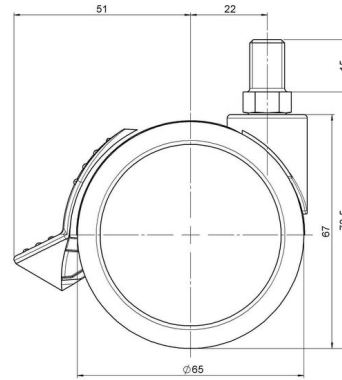

## Technical Details

Product Type	Furniture caster
Wheel diameter	65mm   2.56"
Load capacity	65kg   143 lbs.
Overall height with fixing	73,5mm
<b>Wheel:</b>	
Wheel type	Hard wheel
Wheel color	RAL 9005 Jet black
<b>Housing:</b>	
Housing form	unhooded, with neck diameter
Neck diameter	23mm
Housing material	High quality nylon
Housing color	RAL 9005 Jet black
Mobility concept	Stopper brake
Fixing	M10x15mm Threaded stem
Description	DDKF 71 - 3 X10

### No-Noise™ Stem:

- 11x19.5mm with 11.4mm circlip
- 11x19.5mm with 11.6mm circlip

### Threaded stems:

- M8x15mm
- M8x20mm
- M8x25mm
- M10x15mm
- M10x20mm
- M10x25mm
- M10x30mm
- M10x40mm
- M12x20mm
- 5/16-18x1"
- 5/16-18x1/2"
- 3/8-16x1"
- 5/16-18x5/8"
- 3/8-16x1/2"
- 3/8-16x5/8"

### Square plates:

- 38x38mm
- 55x55mm
- 60x60mm