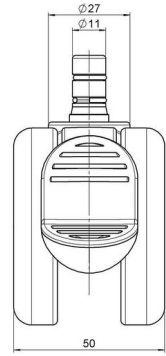

Standard D066

As of: June 25, 2026

Description	Model	Carton Quantity
DDKF 66 - 3X2NN	D066	150 pcs per Carton

Technical Details

Product Type	Furniture caster
Wheel diameter	65mm 2.56"
Load capacity	65kg 143 lbs.
Overall height with fixing	69,5mm
Wheel:	
Wheel type	Hard wheel
Wheel color	RAL 9005 Jet black
Housing:	
Housing form	unhooded, with neck diameter
Neck diameter	27mm
Housing material	High quality nylon
Housing color	RAL 9005 Jet black
Mobility concept	Stopper brake
Fixing	No-Noise™ Stem, 11x19,5mm Push fit stem with double circlips, 11,4mm
Description	DDKF 66 - 3X2NN

Fixings

Compatible with the following available fixings:

No-Noise™ Stem:

- 11x19.5mm with 11.4mm circlip
- 11x19.5mm with 11.6mm circlip

Push fit stems:

- 10x22mm with 10.3mm circlip
- 10x22mm with 10.5mm circlip
- 11x19.5mm with 11.4mm circlip
- 11x19.5mm with 11.8mm circlip
- 11x22mm with 11.4mm circlip
- 11x22mm with 11.6mm circlip
- 11x22mm with 11.8mm circlip
- 11x22mm with 11.8 banded K290 4A
- 11x26mm

Threaded stems:

- M8x15mm
- M8x20mm
- M8x25mm
- M10x15mm
- M10x20mm
- M10x25mm
- M10x30mm
- M10x40mm
- M12x20mm
- 5/16-18x1"
- 5/16-18x1/2"
- 3/8-16x1"
- 5/16-18x5/8"
- 3/8-16x1/2"
- 3/8-16x5/8"

Square plates:

- 38x38mm
- 55x55mm
- 60x60mm