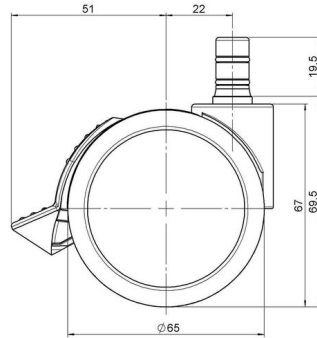

Standard D066

As of: June 25, 2026

Description	Model	Carton Quantity
DDKF 66 - 3X2NN	D066	150 pcs per Carton

Technical Details

Product Type	Furniture caster
Wheel diameter	65mm 2.56"
Load capacity	65kg 143 lbs.
Overall height with fixing	69,5mm
Wheel:	
Wheel type	Hard wheel
Wheel color	RAL 9005 Jet black
Housing:	
Housing form	unhooded, with neck diameter
Neck diameter	27mm
Housing material	High quality nylon
Housing color	RAL 9005 Jet black
Mobility concept	Stopper brake
Fixing	No-Noise™ Stem, 11x19,5mm Push fit stem with double circlips, 11,4mm
Description	DDKF 66 - 3X2NN

Fixings

Compatible with the following available fixings:

No-Noise™ Stem:

- 11x19.5mm with 11.4mm circlip
- 11x19.5mm with 11.6mm circlip

Push fit stems:

- 10x22mm with 10.3mm circlip
- 10x22mm with 10.5mm circlip
- 11x19.5mm with 11.4mm circlip
- 11x19.5mm with 11.8mm circlip
- 11x22mm with 11.4mm circlip
- 11x22mm with 11.6mm circlip
- 11x22mm with 11.8mm circlip
- 11x22mm with 11.8 banded K290 4A
- 11x26mm

Threaded stems:

- M8x15mm
- M8x20mm
- M8x25mm
- M10x15mm
- M10x20mm
- M10x25mm
- M10x30mm
- M10x40mm
- M12x20mm
- 5/16-18x1"
- 5/16-18x1/2"
- 3/8-16x1"
- 5/16-18x5/8"
- 3/8-16x1/2"
- 3/8-16x5/8"

Square plates:

- 38x38mm
- 55x55mm
- 60x60mm