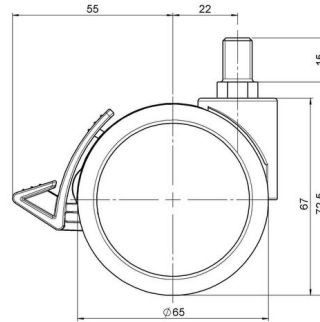

Standard D066

As of: June 25, 2026

Description DDKF 66 - 3 X10	Model D066	Carton Quantity 150 pcs per Carton

Technical Details

Product Type	Furniture caster
Wheel diameter	65mm | 2.56"
Load capacity	65kg | 143 lbs.
Overall height with fixing	72,5mm
Wheel:	
Wheel type	Hard wheel
Wheel color	RAL 9005 Jet black
Housing:	
Housing form	unhooded, with neck diameter
Neck diameter	27mm
Housing material	High quality nylon
Housing color	RAL 9005 Jet black
Mobility concept	Stopper brake
Fixing	M10x15mm Threaded stem
Description	DDKF 66 - 3 X10