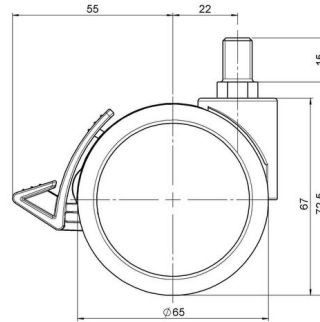

Standard D066

As of: April 29, 2026

Description	Model	Carton Quantity
DDKF 66 - 3 X10	D066	150 pcs per Carton

Technical Details

Product Type	Furniture caster
Wheel diameter	65mm 2.56"
Load capacity	65kg 143 lbs.
Overall height with fixing	72,5mm
Wheel:	
Wheel type	Hard wheel
Wheel color	RAL 9005 Jet black
Housing:	
Housing form	unhooded, with neck diameter
Neck diameter	27mm
Housing material	High quality nylon
Housing color	RAL 9005 Jet black
Mobility concept	Stopper brake
Fixing	M10x15mm Threaded stem
Description	DDKF 66 - 3 X10

Fixings

Compatible with the following available fixings:

No-Noise™ Stem:

- 11x19.5mm with 11.4mm circlip
- 11x19.5mm with 11.6mm circlip

Push fit stems:

- 10x22mm with 10.3mm circlip
- 10x22mm with 10.5mm circlip
- 11x19.5mm with 11.4mm circlip
- 11x19.5mm with 11.8mm circlip
- 11x22mm with 11.4mm circlip
- 11x22mm with 11.6mm circlip
- 11x22mm with 11.8mm circlip
- 11x22mm with 11.8 banded K290 4A
- 11x26mm

Threaded stems:

- M8x15mm
- M8x20mm
- M8x25mm
- M10x15mm
- M10x20mm
- M10x25mm
- M10x30mm
- M10x40mm
- M12x20mm
- 5/16-18x1"
- 5/16-18x1/2"
- 3/8-16x1"
- 5/16-18x5/8"
- 3/8-16x1/2"
- 3/8-16x5/8"

Square plates:

- 38x38mm
- 55x55mm
- 60x60mm