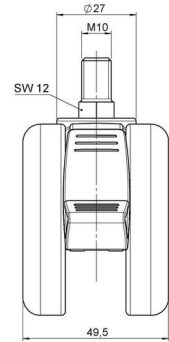

Standard D066

As of: June 25, 2026

Description DDKF 66 - 3 X10	Model D066	Carton Quantity 150 pcs per Carton
--------------------------------	---------------	---------------------------------------

Technical Details

Product Type	Furniture caster
Wheel diameter	65mm 2.56"
Load capacity	65kg 143 lbs.
Overall height with fixing	72,5mm
Wheel:	
Wheel type	Hard wheel
Wheel color	RAL 9005 Jet black
Housing:	
Housing form	unhooded, with neck diameter
Neck diameter	27mm
Housing material	High quality nylon
Housing color	RAL 9005 Jet black
Mobility concept	Stopper brake
Fixing	M10x15mm Threaded stem
Description	DDKF 66 - 3 X10

Threaded stems:

- M8x15mm
- M8x20mm
- M8x25mm
- M10x15mm
- M10x20mm
- M10x25mm
- M10x30mm
- M10x40mm
- M12x20mm
- 5/16-18x1"
- 5/16-18x1/2"
- 3/8-16x1"
- 5/16-18x5/8"
- 3/8-16x1/2"
- 3/8-16x5/8"

Square plates:

- 38x38mm
- 55x55mm
- 60x60mm