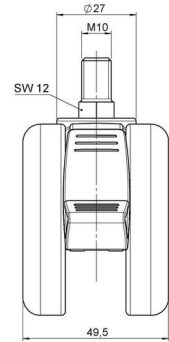

Standard D066

As of: April 29, 2026

Description	Model	Carton Quantity
DDKF 66 - 3 X10	D066	150 pcs per Carton

Technical Details

Product Type	Furniture caster
Wheel diameter	65mm 2.56"
Load capacity	65kg 143 lbs.
Overall height with fixing	72,5mm
Wheel:	
Wheel type	Hard wheel
Wheel color	RAL 9005 Jet black
Housing:	
Housing form	unhooded, with neck diameter
Neck diameter	27mm
Housing material	High quality nylon
Housing color	RAL 9005 Jet black
Mobility concept	Stopper brake
Fixing	M10x15mm Threaded stem
Description	DDKF 66 - 3 X10

Fixings

Compatible with the following available fixings:

No-Noise™ Stem:

- 11x19.5mm with 11.4mm circlip
- 11x19.5mm with 11.6mm circlip

Push fit stems:

- 10x22mm with 10.3mm circlip
- 10x22mm with 10.5mm circlip
- 11x19.5mm with 11.4mm circlip
- 11x19.5mm with 11.8mm circlip
- 11x22mm with 11.4mm circlip
- 11x22mm with 11.6mm circlip
- 11x22mm with 11.8mm circlip
- 11x22mm with 11.8 banded K290 4A
- 11x26mm

Threaded stems:

- M8x15mm
- M8x20mm
- M8x25mm
- M10x15mm
- M10x20mm
- M10x25mm
- M10x30mm
- M10x40mm
- M12x20mm
- 5/16-18x1"
- 5/16-18x1/2"
- 3/8-16x1"
- 5/16-18x5/8"
- 3/8-16x1/2"
- 3/8-16x5/8"

Square plates:

- 38x38mm
- 55x55mm
- 60x60mm