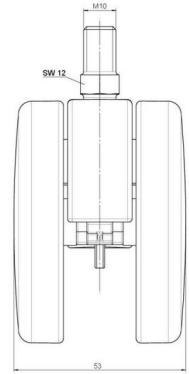

## Technical Details

Product Type	Furniture caster
Wheel diameter	75mm   3"
Load capacity	75kg   165 lbs.
Overall height with fixing	83mm
<b>Wheel:</b>	
Wheel type	Hard wheel
Wheel color	RAL 9005 Jet black
<b>Housing:</b>	
Housing form	unhooded, with neck diameter
Neck diameter	20mm
Housing material	High quality nylon
Housing color	RAL 9005 Jet black
Mobility concept	Freewheel
Fixing	M10x15mm Threaded stem
Description	DDKA 75 -32 X10

### No-Noise™ Stem:

- 11x19.5mm with 11.4mm circlip
- 11x19.5mm with 11.6mm circlip

### Threaded stems:

- M8x15mm
- M8x20mm
- M8x25mm
- M10x15mm
- M10x20mm
- M10x25mm
- M10x30mm
- M10x40mm
- M12x20mm
- 5/16-18x1"
- 5/16-18x1/2"
- 3/8-16x1"
- 5/16-18x5/8"
- 3/8-16x1/2"
- 3/8-16x5/8"

### Square plates:

- 38x38mm
- 55x55mm
- 60x60mm