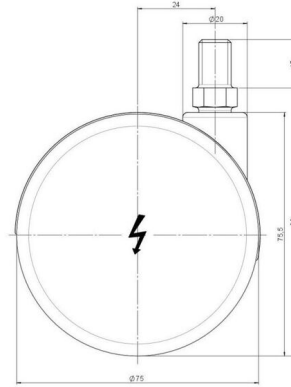

## Technical Details

Product Type	Furniture caster
Wheel diameter	75mm   3"
Load capacity	75kg   165 lbs.
Overall height with fixing	83mm
<b>Wheel:</b>	
Wheel type	Hard wheel
Wheel color	RAL 9005 Jet black
<b>Housing:</b>	
Housing form	unhooded, with neck diameter
Neck diameter	20mm
Housing material	High quality nylon
Housing color	RAL 9005 Jet black
Mobility concept	Freewheel
Fixing	M10x15mm Threaded stem
Description	DDKA 75 -32 X10

### No-Noise™ Stem:

- 11x19.5mm with 11.4mm circlip
- 11x19.5mm with 11.6mm circlip

### Threaded stems:

- M8x15mm
- M8x20mm
- M8x25mm
- M10x15mm
- M10x20mm
- M10x25mm
- M10x30mm
- M10x40mm
- M12x20mm
- 5/16-18x1"
- 5/16-18x1/2"
- 3/8-16x1"
- 5/16-18x5/8"
- 3/8-16x1/2"
- 3/8-16x5/8"

### Square plates:

- 38x38mm
- 55x55mm
- 60x60mm