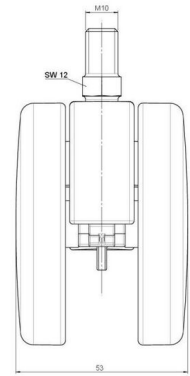

Standard D075

As of: May 23, 2026

Description DDKA 75 -32 X10	Model D075	Carton Quantity 150 pcs per Carton

Technical Details

Product Type	Furniture caster
Wheel diameter	75mm | 3"
Load capacity	75kg | 165 lbs.
Overall height with fixing	83mm
Wheel:	
Wheel type	Hard wheel
Wheel color	RAL 9005 Jet black
Housing:	
Housing form	unhooded, with neck diameter
Neck diameter	20mm
Housing material	High quality nylon
Housing color	RAL 9005 Jet black
Mobility concept	Freewheel
Fixing	M10x15mm Threaded stem
Description	DDKA 75 -32 X10