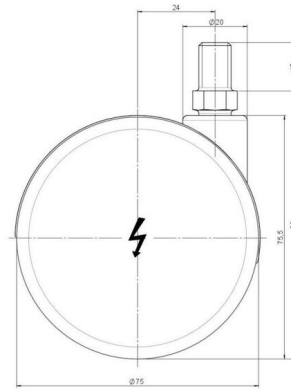

Standard D075

As of: May 23, 2026

Description DDKA 75 -32 X10	Model D075	Carton Quantity 150 pcs per Carton

Technical Details

Product Type	Furniture caster
Wheel diameter	75mm | 3"
Load capacity	75kg | 165 lbs.
Overall height with fixing	83mm
Wheel:	
Wheel type	Hard wheel
Wheel color	RAL 9005 Jet black
Housing:	
Housing form	unhooded, with neck diameter
Neck diameter	20mm
Housing material	High quality nylon
Housing color	RAL 9005 Jet black
Mobility concept	Freewheel
Fixing	M10x15mm Threaded stem
Description	DDKA 75 -32 X10