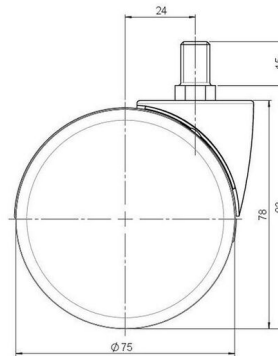

Standard D075

As of: June 17, 2026

Description	Model	Carton Quantity
DDK 75 - 3 X10	D075	150 pcs per Carton

Technical Details

Product Type	Furniture caster
Wheel diameter	75mm 3"
Load capacity	75kg 165 lbs.
Overall height with fixing	83mm
Wheel:	
Wheel type	Hard wheel
Wheel color	RAL 9006 White aluminium
Housing:	
Housing form	unhooded, with neck diameter
Neck diameter	20mm
Housing material	High quality nylon
Housing color	RAL 9006 White aluminium
Mobility concept	Freewheel
Fixing	M10x15mm Threaded stem
Description	DDK 75 - 3 X10

Fixings

Compatible with the following available fixings:

No-Noise™ Stem:

- 11x19.5mm with 11.4mm circlip
- 11x19.5mm with 11.6mm circlip

Push fit stems:

- 10x22mm with 10.3mm circlip
- 10x22mm with 10.5mm circlip
- 11x19.5mm with 11.4mm circlip
- 11x19.5mm with 11.8mm circlip
- 11x22mm with 11.4mm circlip
- 11x22mm with 11.6mm circlip
- 11x22mm with 11.8mm circlip
- 11x22mm with 11.8 banded K290 4A
- 11x26mm

Threaded stems:

- M8x15mm
- M8x20mm
- M8x25mm
- M10x15mm
- M10x20mm
- M10x25mm
- M10x30mm
- M10x40mm
- M12x20mm
- 5/16-18x1"
- 5/16-18x1/2"
- 3/8-16x1"
- 5/16-18x5/8"
- 3/8-16x1/2"
- 3/8-16x5/8"

Square plates:

- 38x38mm
- 55x55mm
- 60x60mm