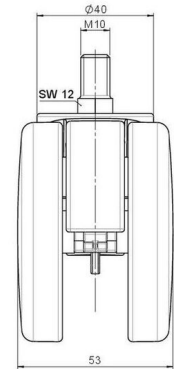

Standard D075

As of: June 17, 2026

Description	Model	Carton Quantity
DDK 75 - 3 X10	D075	150 pcs per Carton

Technical Details

Product Type	Furniture caster
Wheel diameter	75mm 3"
Load capacity	75kg 165 lbs.
Overall height with fixing	83mm
Wheel:	
Wheel type	Hard wheel
Wheel color	RAL 9006 White aluminium
Housing:	
Housing form	unhooded, with neck diameter
Neck diameter	20mm
Housing material	High quality nylon
Housing color	RAL 9006 White aluminium
Mobility concept	Freewheel
Fixing	M10x15mm Threaded stem
Description	DDK 75 - 3 X10

Fixings

Compatible with the following available fixings:

No-Noise™ Stem:

- 11x19.5mm with 11.4mm circlip
- 11x19.5mm with 11.6mm circlip

Push fit stems:

- 10x22mm with 10.3mm circlip
- 10x22mm with 10.5mm circlip
- 11x19.5mm with 11.4mm circlip
- 11x19.5mm with 11.8mm circlip
- 11x22mm with 11.4mm circlip
- 11x22mm with 11.6mm circlip
- 11x22mm with 11.8mm circlip
- 11x22mm with 11.8 banded K290 4A
- 11x26mm

Threaded stems:

- M8x15mm
- M8x20mm
- M8x25mm
- M10x15mm
- M10x20mm
- M10x25mm
- M10x30mm
- M10x40mm
- M12x20mm
- 5/16-18x1"
- 5/16-18x1/2"
- 3/8-16x1"
- 5/16-18x5/8"
- 3/8-16x1/2"
- 3/8-16x5/8"

Square plates:

- 38x38mm
- 55x55mm
- 60x60mm