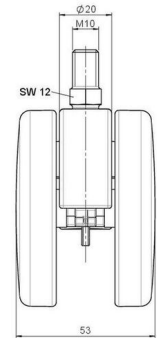

Standard D075

As of: July 07, 2026

Description	Model	Carton Quantity
DDK 75 - 3 X10	D075	150 pcs per Carton

Technical Details

Product Type	Furniture caster
Wheel diameter	75mm 3"
Load capacity	75kg 165 lbs.
Overall height with fixing	83mm
Wheel:	
Wheel type	Hard wheel
Wheel color	RAL 9005 Jet black
Housing:	
Housing form	unhooded, with neck diameter
Neck diameter	20mm
Housing material	High quality nylon
Housing color	RAL 9005 Jet black
Mobility concept	Freewheel
Fixing	M10x15mm Threaded stem
Description	DDK 75 - 3 X10

Fixings

Compatible with the following available fixings:

No-Noise™ Stem:

- 11x19.5mm with 11.4mm circlip
- 11x19.5mm with 11.6mm circlip

Push fit stems:

- 10x22mm with 10.3mm circlip
- 10x22mm with 10.5mm circlip
- 11x19.5mm with 11.4mm circlip
- 11x19.5mm with 11.8mm circlip
- 11x22mm with 11.4mm circlip
- 11x22mm with 11.6mm circlip
- 11x22mm with 11.8mm circlip
- 11x22mm with 11.8 banded K290 4A
- 11x26mm

Threaded stems:

- M8x15mm
- M8x20mm
- M8x25mm
- M10x15mm
- M10x20mm
- M10x25mm
- M10x30mm
- M10x40mm
- M12x20mm
- 5/16-18x1"
- 5/16-18x1/2"
- 3/8-16x1"
- 5/16-18x5/8"
- 3/8-16x1/2"
- 3/8-16x5/8"

Square plates:

- 38x38mm
- 55x55mm
- 60x60mm