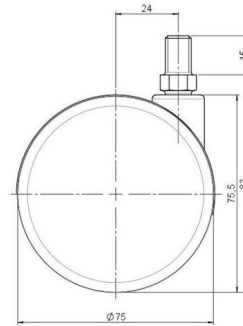

Standard D075

As of: July 07, 2026

Description	Model	Carton Quantity
DDK 75 - 3 X10	D075	150 pcs per Carton

Technical Details

Product Type	Furniture caster
Wheel diameter	75mm 3"
Load capacity	75kg 165 lbs.
Overall height with fixing	83mm
Wheel:	
Wheel type	Hard wheel
Wheel color	RAL 9005 Jet black
Housing:	
Housing form	unhooded, with neck diameter
Neck diameter	20mm
Housing material	High quality nylon
Housing color	RAL 9005 Jet black
Mobility concept	Freewheel
Fixing	M10x15mm Threaded stem
Description	DDK 75 - 3 X10

Fixings

Compatible with the following available fixings:

No-Noise™ Stem:

- 11x19.5mm with 11.4mm circlip
- 11x19.5mm with 11.6mm circlip

Push fit stems:

- 10x22mm with 10.3mm circlip
- 10x22mm with 10.5mm circlip
- 11x19.5mm with 11.4mm circlip
- 11x19.5mm with 11.8mm circlip
- 11x22mm with 11.4mm circlip
- 11x22mm with 11.6mm circlip
- 11x22mm with 11.8mm circlip
- 11x22mm with 11.8 banded K290 4A
- 11x26mm

Threaded stems:

- M8x15mm
- M8x20mm
- M8x25mm
- M10x15mm
- M10x20mm
- M10x25mm
- M10x30mm
- M10x40mm
- M12x20mm
- 5/16-18x1"
- 5/16-18x1/2"
- 3/8-16x1"
- 5/16-18x5/8"
- 3/8-16x1/2"
- 3/8-16x5/8"

Square plates:

- 38x38mm
- 55x55mm
- 60x60mm