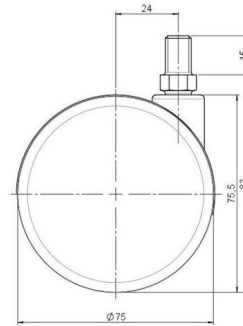

Standard D075

As of: May 23, 2026

Description	Model	Carton Quantity
DDK 75 - 3 X10	D075	150 pcs per Carton

Technical Details

Product Type	Furniture caster
Wheel diameter	75mm 3"
Load capacity	75kg 165 lbs.
Overall height with fixing	83mm
Wheel:	
Wheel type	Hard wheel
Wheel color	RAL 9005 Jet black
Housing:	
Housing form	unhooded, with neck diameter
Neck diameter	20mm
Housing material	High quality nylon
Housing color	RAL 9005 Jet black
Mobility concept	Freewheel
Fixing	M10x15mm Threaded stem
Description	DDK 75 - 3 X10

Fixings

Compatible with the following available fixings:

No-Noise™ Stem:

- 11x19.5mm with 11.4mm circlip
- 11x19.5mm with 11.6mm circlip

Push fit stems:

- 10x22mm with 10.3mm circlip
- 10x22mm with 10.5mm circlip
- 11x19.5mm with 11.4mm circlip
- 11x19.5mm with 11.8mm circlip
- 11x22mm with 11.4mm circlip
- 11x22mm with 11.6mm circlip
- 11x22mm with 11.8mm circlip
- 11x22mm with 11.8 banded K290 4A
- 11x26mm

Threaded stems:

- M8x15mm
- M8x20mm
- M8x25mm
- M10x15mm
- M10x20mm
- M10x25mm
- M10x30mm
- M10x40mm
- M12x20mm
- 5/16-18x1"
- 5/16-18x1/2"
- 3/8-16x1"
- 5/16-18x5/8"
- 3/8-16x1/2"
- 3/8-16x5/8"

Square plates:

- 38x38mm
- 55x55mm
- 60x60mm