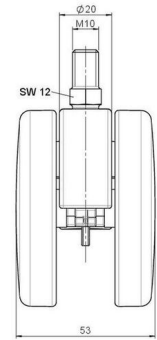

Standard D075

As of: May 23, 2026

Description	Model	Carton Quantity
DDK 75 - 3 X10	D075	150 pcs per Carton

Technical Details

Product Type	Furniture caster
Wheel diameter	75mm 3"
Load capacity	75kg 165 lbs.
Overall height with fixing	83mm
Wheel:	
Wheel type	Hard wheel
Wheel color	RAL 9005 Jet black
Housing:	
Housing form	unhooded, with neck diameter
Neck diameter	20mm
Housing material	High quality nylon
Housing color	RAL 9005 Jet black
Mobility concept	Freewheel
Fixing	M10x15mm Threaded stem
Description	DDK 75 - 3 X10

Fixings

Compatible with the following available fixings:

No-Noise™ Stem:

- 11x19.5mm with 11.4mm circlip
- 11x19.5mm with 11.6mm circlip

Push fit stems:

- 10x22mm with 10.3mm circlip
- 10x22mm with 10.5mm circlip
- 11x19.5mm with 11.4mm circlip
- 11x19.5mm with 11.8mm circlip
- 11x22mm with 11.4mm circlip
- 11x22mm with 11.6mm circlip
- 11x22mm with 11.8mm circlip
- 11x22mm with 11.8 banded K290 4A
- 11x26mm

Threaded stems:

- M8x15mm
- M8x20mm
- M8x25mm
- M10x15mm
- M10x20mm
- M10x25mm
- M10x30mm
- M10x40mm
- M12x20mm
- 5/16-18x1"
- 5/16-18x1/2"
- 3/8-16x1"
- 5/16-18x5/8"
- 3/8-16x1/2"
- 3/8-16x5/8"

Square plates:

- 38x38mm
- 55x55mm
- 60x60mm