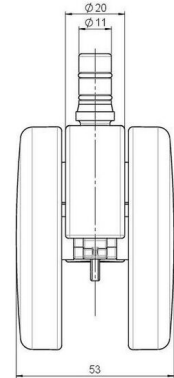

Standard D075

As of: July 07, 2026

Description	Model	Carton Quantity
DDK 75 - 3 X 2	D075	150 pcs per Carton

Technical Details

Product Type	Furniture caster
Wheel diameter	75mm 3"
Load capacity	75kg 165 lbs.
Overall height with fixing	80mm
Wheel:	
Wheel type	Hard wheel
Wheel color	RAL 9005 Jet black
Housing:	
Housing form	unhooded, with neck diameter
Neck diameter	20mm
Housing material	High quality nylon
Housing color	RAL 9005 Jet black
Mobility concept	Freewheel
Fixing	No-Noise™ Stem, 11x19,5mm Push fit stem with double circlips, 11,4mm
Description	DDK 75 - 3X2NN

Fixings

Compatible with the following available fixings:

No-Noise™ Stem:

- 11x19.5mm with 11.4mm circlip
- 11x19.5mm with 11.6mm circlip

Push fit stems:

- 10x22mm with 10.3mm circlip
- 10x22mm with 10.5mm circlip
- 11x19.5mm with 11.4mm circlip
- 11x19.5mm with 11.8mm circlip
- 11x22mm with 11.4mm circlip
- 11x22mm with 11.6mm circlip
- 11x22mm with 11.8mm circlip
- 11x22mm with 11.8 banded K290 4A
- 11x26mm

Threaded stems:

- M8x15mm
- M8x20mm
- M8x25mm
- M10x15mm
- M10x20mm
- M10x25mm
- M10x30mm
- M10x40mm
- M12x20mm
- 5/16-18x1"
- 5/16-18x1/2"
- 3/8-16x1"
- 5/16-18x5/8"
- 3/8-16x1/2"
- 3/8-16x5/8"

Square plates:

- 38x38mm
- 55x55mm
- 60x60mm