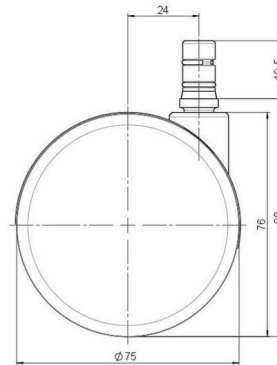

Standard D075

As of: July 07, 2026

Description	Model	Carton Quantity
DDK 75 - 3 X 2	D075	150 pcs per Carton

Technical Details

Product Type	Furniture caster
Wheel diameter	75mm 3"
Load capacity	75kg 165 lbs.
Overall height with fixing	80mm
Wheel:	
Wheel type	Hard wheel
Wheel color	RAL 9005 Jet black
Housing:	
Housing form	unhooded, with neck diameter
Neck diameter	20mm
Housing material	High quality nylon
Housing color	RAL 9005 Jet black
Mobility concept	Freewheel
Fixing	No-Noise™ Stem, 11x19,5mm Push fit stem with double circlips, 11,4mm
Description	DDK 75 - 3X2NN

Fixings

Compatible with the following available fixings:

No-Noise™ Stem:

- 11x19.5mm with 11.4mm circlip
- 11x19.5mm with 11.6mm circlip

Push fit stems:

- 10x22mm with 10.3mm circlip
- 10x22mm with 10.5mm circlip
- 11x19.5mm with 11.4mm circlip
- 11x19.5mm with 11.8mm circlip
- 11x22mm with 11.4mm circlip
- 11x22mm with 11.6mm circlip
- 11x22mm with 11.8mm circlip
- 11x22mm with 11.8 banded K290 4A
- 11x26mm

Threaded stems:

- M8x15mm
- M8x20mm
- M8x25mm
- M10x15mm
- M10x20mm
- M10x25mm
- M10x30mm
- M10x40mm
- M12x20mm
- 5/16-18x1"
- 5/16-18x1/2"
- 3/8-16x1"
- 5/16-18x5/8"
- 3/8-16x1/2"
- 3/8-16x5/8"

Square plates:

- 38x38mm
- 55x55mm
- 60x60mm