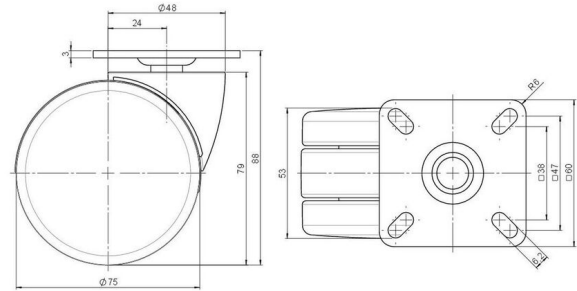

Standard D075

As of: May 23, 2026

Description DDK 75 - 3 X 1	Model D075	Carton Quantity 150 pcs per Carton
-------------------------------	---------------	---------------------------------------

Technical Details

Product Type	Furniture caster
Wheel diameter	75mm 3"
Load capacity	75kg 165 lbs.
Overall height with fixing	88mm
Wheel:	
Wheel type	Hard wheel
Wheel color	RAL 9005 Jet black
Housing:	
Housing form	unhooded, with neck diameter
Neck diameter	20mm
Housing material	High quality nylon
Housing color	RAL 9005 Jet black
Mobility concept	Freewheel
Fixing	60x60mm Plate
Description	DDK 75 - 3 X 1

Threaded stems:

- M8x15mm
- M8x20mm
- M8x25mm
- M10x15mm
- M10x20mm
- M10x25mm
- M10x30mm
- M10x40mm
- M12x20mm
- 5/16-18x1"
- 5/16-18x1/2"
- 3/8-16x1"
- 5/16-18x5/8"
- 3/8-16x1/2"
- 3/8-16x5/8"

Square plates:

- 38x38mm
- 55x55mm
- 60x60mm