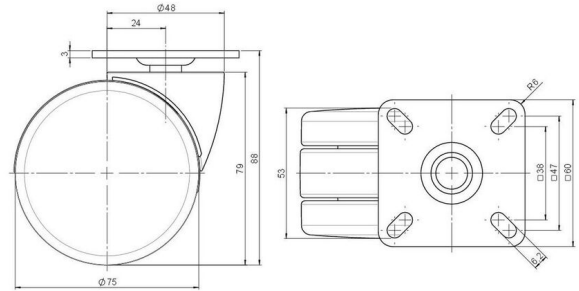

Standard D075

As of: July 07, 2026

Description DDK 75 - 3 X 1	Model D075	Carton Quantity 150 pcs per Carton
-------------------------------	---------------	---------------------------------------

Technical Details

Product Type	Furniture caster
Wheel diameter	75mm 3"
Load capacity	75kg 165 lbs.
Overall height with fixing	88mm
Wheel:	
Wheel type	Hard wheel
Wheel color	RAL 9005 Jet black
Housing:	
Housing form	unhooded, with neck diameter
Neck diameter	20mm
Housing material	High quality nylon
Housing color	RAL 9005 Jet black
Mobility concept	Freewheel
Fixing	60x60mm Plate
Description	DDK 75 - 3 X 1

Threaded stems:

- M8x15mm
- M8x20mm
- M8x25mm
- M10x15mm
- M10x20mm
- M10x25mm
- M10x30mm
- M10x40mm
- M12x20mm
- 5/16-18x1"
- 5/16-18x1/2"
- 3/8-16x1"
- 5/16-18x5/8"
- 3/8-16x1/2"
- 3/8-16x5/8"

Square plates:

- 38x38mm
- 55x55mm
- 60x60mm