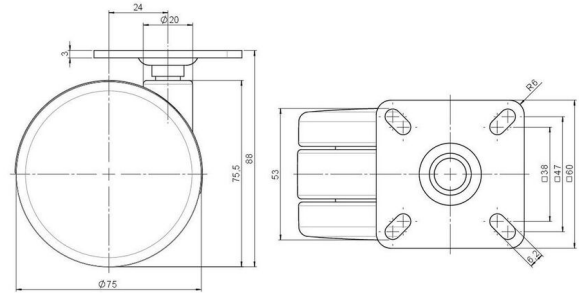

Standard D075

As of: July 07, 2026

Description	Model	Carton Quantity
DDK 75 - 3 X 1	D075	120 pcs per Carton

Technical Details

Product Type	Furniture caster
Wheel diameter	75mm 3"
Load capacity	75kg 165 lbs.
Overall height with fixing	88mm
Wheel:	
Wheel type	Hard wheel
Wheel color	RAL 9005 Jet black
Housing:	
Housing form	unhooded, with neck diameter
Neck diameter	20mm
Housing material	High quality nylon
Housing color	RAL 9005 Jet black
Mobility concept	Freewheel
Fixing	60x60mm Plate
Description	DDK 75 - 3 X 1

Fixings

Compatible with the following available fixings:

No-Noise™ Stem:

- 11x19.5mm with 11.4mm circlip
- 11x19.5mm with 11.6mm circlip

Push fit stems:

- 10x22mm with 10.3mm circlip
- 10x22mm with 10.5mm circlip
- 11x19.5mm with 11.4mm circlip
- 11x19.5mm with 11.8mm circlip
- 11x22mm with 11.4mm circlip
- 11x22mm with 11.6mm circlip
- 11x22mm with 11.8mm circlip
- 11x22mm with 11.8 banded K290 4A
- 11x26mm

Threaded stems:

- M8x15mm
- M8x20mm
- M8x25mm
- M10x15mm
- M10x20mm
- M10x25mm
- M10x30mm
- M10x40mm
- M12x20mm
- 5/16-18x1"
- 5/16-18x1/2"
- 3/8-16x1"
- 5/16-18x5/8"
- 3/8-16x1/2"
- 3/8-16x5/8"

Square plates:

- 38x38mm
- 55x55mm
- 60x60mm