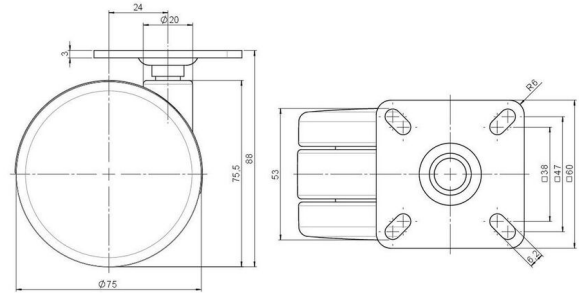

Standard D075

As of: July 07, 2026

Description	Model	Carton Quantity
DDK 75 - 3 X 1	D075	120 pcs per Carton

Technical Details

Product Type	Furniture caster
Wheel diameter	75mm | 3"
Load capacity	75kg | 165 lbs.
Overall height with fixing	88mm
Wheel:	
Wheel type	Hard wheel
Wheel color	RAL 9005 Jet black
Housing:	
Housing form	unhooded, with neck diameter
Neck diameter	20mm
Housing material	High quality nylon
Housing color	RAL 9005 Jet black
Mobility concept	Freewheel
Fixing	60x60mm Plate
Description	DDK 75 - 3 X 1