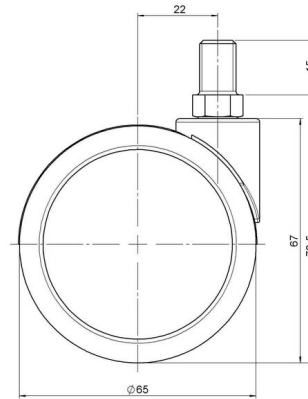

Standard D071

As of: May 23, 2026

Description DDK 71 - 3 X10	Model D071	Carton Quantity 150 pcs per Carton

Technical Details

Product Type	Furniture caster
Wheel diameter	65mm | 2.56"
Load capacity	65kg | 143 lbs.
Overall height with fixing	73,5mm
Wheel:	
Wheel type	Hard wheel
Wheel color	RAL 9005 Jet black
Housing:	
Housing form	unhooded, with neck diameter
Neck diameter	23mm
Housing material	High quality nylon
Housing color	RAL 9005 Jet black
Mobility concept	Freewheel
Fixing	M10x15mm Threaded stem
Description	DDK 71 - 3 X10