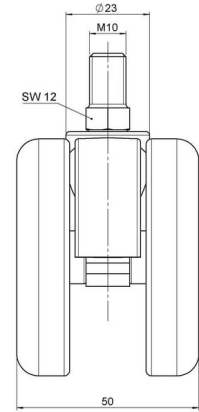

Standard D071

As of: May 23, 2026

Description DDK 71 - 3 X10	Model D071	Carton Quantity 150 pcs per Carton

Technical Details

Product Type	Furniture caster
Wheel diameter	65mm | 2.56"
Load capacity	65kg | 143 lbs.
Overall height with fixing	73,5mm
Wheel:	
Wheel type	Hard wheel
Wheel color	RAL 9005 Jet black
Housing:	
Housing form	unhooded, with neck diameter
Neck diameter	23mm
Housing material	High quality nylon
Housing color	RAL 9005 Jet black
Mobility concept	Freewheel
Fixing	M10x15mm Threaded stem
Description	DDK 71 - 3 X10