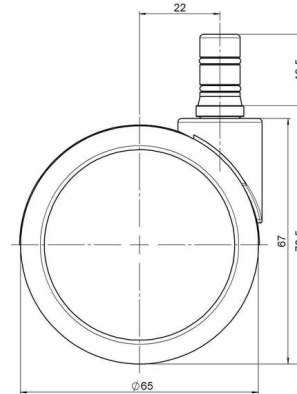

## Technical Details

Product Type	Furniture caster
Wheel diameter	65mm   2.56"
Load capacity	65kg   143 lbs.
Overall height with fixing	70,5mm
<b>Wheel:</b>	
Wheel type	Hard wheel
Wheel color	RAL 9005 Jet black
<b>Housing:</b>	
Housing form	unhooded, with neck diameter
Neck diameter	23mm
Housing material	High quality nylon
Housing color	RAL 9005 Jet black
Mobility concept	Freewheel
Fixing	No-Noise™ Stem, 11x19,5mm Push fit stem with double circlips, 11,4mm
Description	DDK 71 - 3X2NN

### No-Noise™ Stem:

- 11x19.5mm with 11.4mm circlip
- 11x19.5mm with 11.6mm circlip

### Threaded stems:

- M8x15mm
- M8x20mm
- M8x25mm
- M10x15mm
- M10x20mm
- M10x25mm
- M10x30mm
- M10x40mm
- M12x20mm
- 5/16-18x1"
- 5/16-18x1/2"
- 3/8-16x1"
- 5/16-18x5/8"
- 3/8-16x1/2"
- 3/8-16x5/8"

### Square plates:

- 38x38mm
- 55x55mm
- 60x60mm