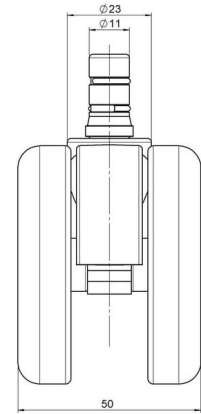

## Technical Details

Product Type	Furniture caster
Wheel diameter	65mm   2.56"
Load capacity	65kg   143 lbs.
Overall height with fixing	70,5mm
<b>Wheel:</b>	
Wheel type	Hard wheel
Wheel color	RAL 9005 Jet black
<b>Housing:</b>	
Housing form	unhooded, with neck diameter
Neck diameter	23mm
Housing material	High quality nylon
Housing color	RAL 9005 Jet black
Mobility concept	Freewheel
Fixing	No-Noise™ Stem, 11x19,5mm Push fit stem with double circlips, 11,4mm
Description	DDK 71 - 3X2NN

### No-Noise™ Stem:

- 11x19.5mm with 11.4mm circlip
- 11x19.5mm with 11.6mm circlip

### Threaded stems:

- M8x15mm
- M8x20mm
- M8x25mm
- M10x15mm
- M10x20mm
- M10x25mm
- M10x30mm
- M10x40mm
- M12x20mm
- 5/16-18x1"
- 5/16-18x1/2"
- 3/8-16x1"
- 5/16-18x5/8"
- 3/8-16x1/2"
- 3/8-16x5/8"

### Square plates:

- 38x38mm
- 55x55mm
- 60x60mm