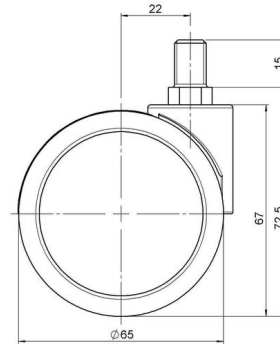

Standard D066

As of: June 25, 2026

Description	Model	Carton Quantity
DDK 66 - 3 X10	D066	150 pcs per Carton

Technical Details

Product Type	Furniture caster
Wheel diameter	65mm 2.56"
Load capacity	65kg 143 lbs.
Overall height with fixing	72,5mm
Wheel:	
Wheel type	Hard wheel
Wheel color	RAL 9005 Jet black
Housing:	
Housing form	unhooded, with neck diameter
Neck diameter	27mm
Housing material	High quality nylon
Housing color	RAL 9005 Jet black
Mobility concept	Freewheel
Fixing	M10x15mm Threaded stem
Description	DDK 66 - 3 X10

Fixings

Compatible with the following available fixings:

No-Noise™ Stem:

- 11x19.5mm with 11.4mm circlip
- 11x19.5mm with 11.6mm circlip

Push fit stems:

- 10x22mm with 10.3mm circlip
- 10x22mm with 10.5mm circlip
- 11x19.5mm with 11.4mm circlip
- 11x19.5mm with 11.8mm circlip
- 11x22mm with 11.4mm circlip
- 11x22mm with 11.6mm circlip
- 11x22mm with 11.8mm circlip
- 11x22mm with 11.8 banded K290 4A
- 11x26mm

Threaded stems:

- M8x15mm
- M8x20mm
- M8x25mm
- M10x15mm
- M10x20mm
- M10x25mm
- M10x30mm
- M10x40mm
- M12x20mm
- 5/16-18x1"
- 5/16-18x1/2"
- 3/8-16x1"
- 5/16-18x5/8"
- 3/8-16x1/2"
- 3/8-16x5/8"

Square plates:

- 38x38mm
- 55x55mm
- 60x60mm