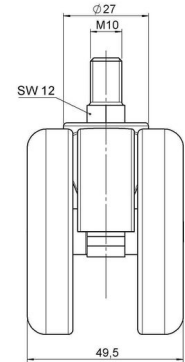

Standard D066

As of: June 25, 2026

Description	Model	Carton Quantity
DDK 66 - 3 X10	D066	150 pcs per Carton

Technical Details

Product Type	Furniture caster
Wheel diameter	65mm 2.56"
Load capacity	65kg 143 lbs.
Overall height with fixing	72,5mm
Wheel:	
Wheel type	Hard wheel
Wheel color	RAL 9005 Jet black
Housing:	
Housing form	unhooded, with neck diameter
Neck diameter	27mm
Housing material	High quality nylon
Housing color	RAL 9005 Jet black
Mobility concept	Freewheel
Fixing	M10x15mm Threaded stem
Description	DDK 66 - 3 X10

Fixings

Compatible with the following available fixings:

No-Noise™ Stem:

- 11x19.5mm with 11.4mm circlip
- 11x19.5mm with 11.6mm circlip

Push fit stems:

- 10x22mm with 10.3mm circlip
- 10x22mm with 10.5mm circlip
- 11x19.5mm with 11.4mm circlip
- 11x19.5mm with 11.8mm circlip
- 11x22mm with 11.4mm circlip
- 11x22mm with 11.6mm circlip
- 11x22mm with 11.8mm circlip
- 11x22mm with 11.8 banded K290 4A
- 11x26mm

Threaded stems:

- M8x15mm
- M8x20mm
- M8x25mm
- M10x15mm
- M10x20mm
- M10x25mm
- M10x30mm
- M10x40mm
- M12x20mm
- 5/16-18x1"
- 5/16-18x1/2"
- 3/8-16x1"
- 5/16-18x5/8"
- 3/8-16x1/2"
- 3/8-16x5/8"

Square plates:

- 38x38mm
- 55x55mm
- 60x60mm