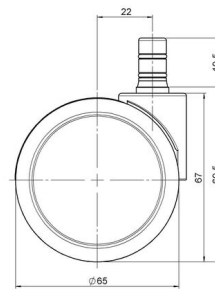

## Technical Details

Product Type	Chair caster
Wheel diameter	65mm   2.56"
Load capacity	65kg   143 lbs.
Overall height with fixing	69,5mm
<b>Wheel:</b>	
Wheel type	Hard wheel
Wheel color	RAL 9005 Jet black
<b>Housing:</b>	
Housing form	unhooded, with neck diameter
Neck diameter	27mm
Housing material	High quality nylon
Housing color	RAL 9005 Jet black
Mobility concept	Unloaded braked, Standard
Fixing	No-Noise™ Stem, 11x19,5mm Push fit stem with double circlips, 11,4mm
Description	DDKG 66 - 3X2NN

### No-Noise™ Stem:

- 11x19.5mm with 11.4mm circlip
- 11x19.5mm with 11.6mm circlip

### Threaded stems:

- M8x15mm
- M8x20mm
- M8x25mm
- M10x15mm
- M10x20mm
- M10x25mm
- M10x30mm
- M10x40mm
- M12x20mm
- 5/16-18x1"
- 5/16-18x1/2"
- 3/8-16x1"
- 5/16-18x5/8"
- 3/8-16x1/2"
- 3/8-16x5/8"

### Square plates:

- 38x38mm
- 55x55mm
- 60x60mm