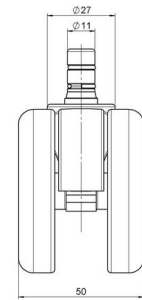

## Technical Details

Product Type	Chair caster
Wheel diameter	65mm   2.56"
Load capacity	65kg   143 lbs.
Overall height with fixing	69,5mm
<b>Wheel:</b>	
Wheel type	Hard wheel
Wheel color	RAL 9005 Jet black
<b>Housing:</b>	
Housing form	unhooded, with neck diameter
Neck diameter	27mm
Housing material	High quality nylon
Housing color	RAL 9005 Jet black
Mobility concept	Unloaded braked, Standard
Fixing	No-Noise™ Stem, 11x19,5mm Push fit stem with double circlips, 11,4mm
Description	DDKG 66 - 3X2NN

### No-Noise™ Stem:

- 11x19.5mm with 11.4mm circlip
- 11x19.5mm with 11.6mm circlip

### Threaded stems:

- M8x15mm
- M8x20mm
- M8x25mm
- M10x15mm
- M10x20mm
- M10x25mm
- M10x30mm
- M10x40mm
- M12x20mm
- 5/16-18x1"
- 5/16-18x1/2"
- 3/8-16x1"
- 5/16-18x5/8"
- 3/8-16x1/2"
- 3/8-16x5/8"

### Square plates:

- 38x38mm
- 55x55mm
- 60x60mm