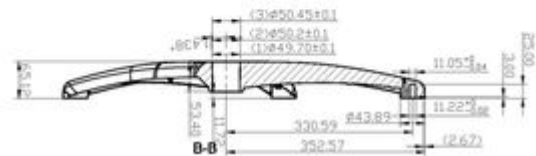

Aurora

As of: July 07, 2026

Description GSB160-B	Model Aurora	Carton Quantity 5 pcs per carton
-------------------------	-----------------	-------------------------------------

Technical Details

Product Type	Chair Base
Base Diameter	700mm
Load Capacity	136kg 300 lbs.
Base Material	Aluminum
Base Finish	Black
Height of Base	67mm
Leg Diameter	45MM
Drawing nr.	GSB160-B