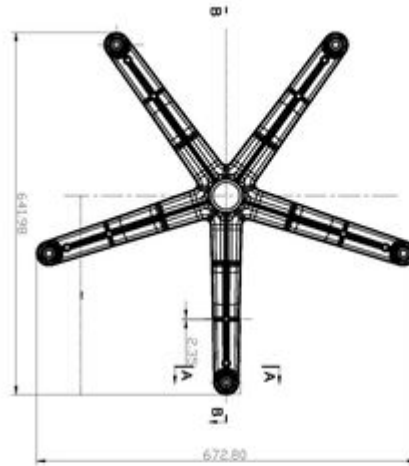

Aurora

As of: July 07, 2026

Description GSB160-B	Model Aurora	Carton Quantity 5 pcs per carton
-------------------------	-----------------	-------------------------------------

Technical Details

Product Type	Chair Base
Base Diameter	700mm
Load Capacity	136kg 300 lbs.
Base Material	Aluminum
Base Finish	Black
Height of Base	67mm
Leg Diameter	45MM
Drawing nr.	GSB160-B