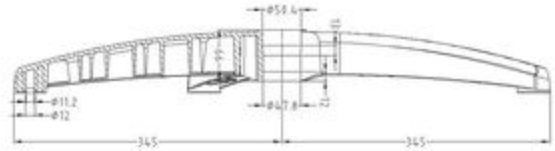

AQUARIUS

As of: May 25, 2026

Description AQUARIUS-27	Model Aquarius	Carton Quantity 5 pc per carton
----------------------------	-------------------	------------------------------------

Technical Details

Product Type	Chair Base
Base Diameter	686mm
Load Capacity	136kg 300 lbs.
Base Material	High quality nylon
Base Finish	Black
Height of Base	81mm
Leg Diameter	38MM
Drawing nr.	AQUARIUS-27