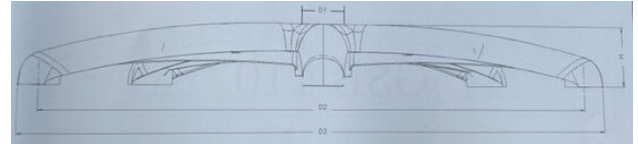

Galaxy

As of: May 23, 2026

<b>Description</b> GSB100-B	<b>Model</b> Galaxy	<b>Carton Quantity</b> 4 pcs per carton
--------------------------------	------------------------	--

## Technical Details

Product Type	Chair Base
Base Diameter	640mm
Load Capacity	136kg   300 lbs.
Base Material	Aluminum
Base Finish	Black
Height of Base	65mm
Leg Diameter	38MM
Drawing nr.	GSB100-B