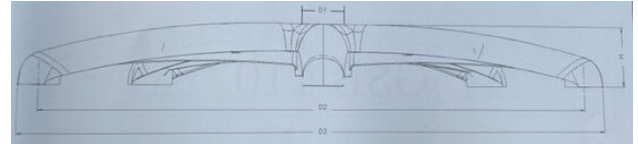

Galaxy

As of: July 07, 2026

Description GSB100-B	Model Galaxy	Carton Quantity 4 pcs per carton
--------------------------------	------------------------	--

Technical Details

Product Type	Chair Base
Base Diameter	640mm
Load Capacity	136kg 300 lbs.
Base Material	Aluminum
Base Finish	Black
Height of Base	65mm
Leg Diameter	38MM
Drawing nr.	GSB100-B