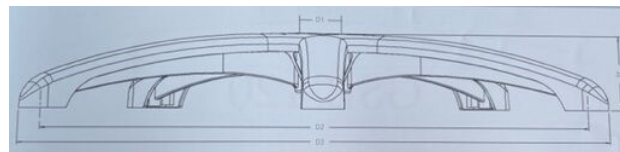

Orbit

As of: May 23, 2026

Description	Model	Carton Quantity
GSB110-P	Orbit	4 pcs per carton

## Technical Details

Product Type	Chair Base
Base Diameter	620mm
Load Capacity	136kg   300 lbs.
Base Material	Aluminum
Base Finish	Polished
Height of Base	77mm
Leg Diameter	45MM
Drawing nr.	GSB110-P