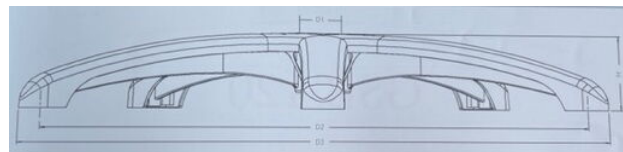

Orbit

As of: July 07, 2026

Description	Model	Carton Quantity
GSB110-P	Orbit	4 pcs per carton

Technical Details

Product Type	Chair Base
Base Diameter	620mm
Load Capacity	136kg 300 lbs.
Base Material	Aluminum
Base Finish	Polished
Height of Base	77mm
Leg Diameter	45MM
Drawing nr.	GSB110-P