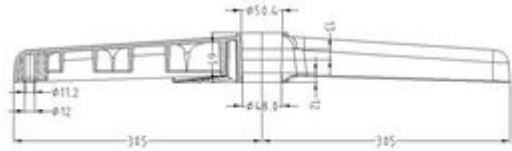

JUPITER

As of: May 25, 2026

Description JUPITER-24	Model Jupiter	Carton Quantity 5 pc per carton
---------------------------	------------------	------------------------------------

Technical Details

Product Type	Chair Base
Base Diameter	608mm
Load Capacity	136kg 300 lbs.
Base Material	High quality nylon
Base Finish	Black
Height of Base	62mm
Leg Diameter	38MM
Drawing nr.	JUPITER-24