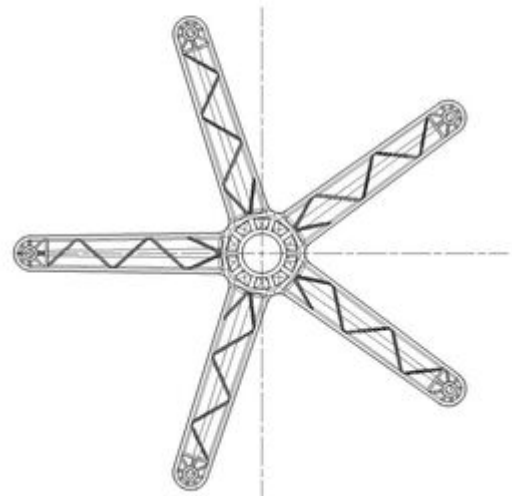

JUPITER

As of: May 25, 2026

Description JUPITER-24	Model Jupiter	Carton Quantity 5 pc per carton
---------------------------	------------------	------------------------------------

Technical Details

Product Type	Chair Base
Base Diameter	608mm
Load Capacity	136kg 300 lbs.
Base Material	High quality nylon
Base Finish	Black
Height of Base	62mm
Leg Diameter	38MM
Drawing nr.	JUPITER-24