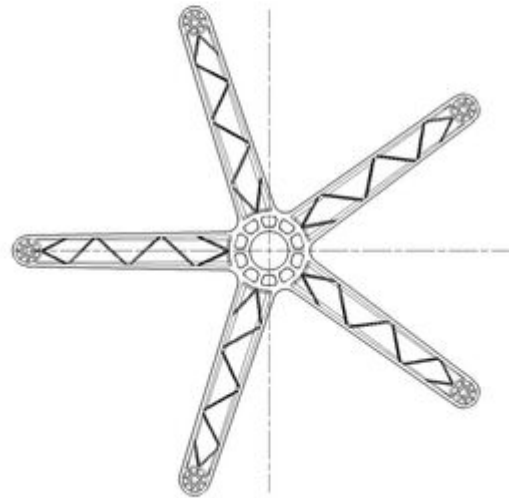

MARS

As of: June 27, 2026

Description MARS-25	Model Mars	Carton Quantity 5 pc per carton
------------------------	---------------	------------------------------------

Technical Details

Product Type	Chair Base
Base Diameter	540mm
Load Capacity	136kg 300 lbs.
Base Material	High quality nylon
Base Finish	Black
Height of Base	52mm
Leg Diameter	38MM
Drawing nr.	MARS-25