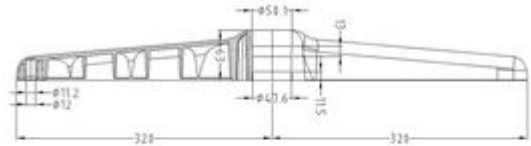

MARS

As of: June 27, 2026

Description MARS-25	Model Mars	Carton Quantity 5 pc per carton
------------------------	---------------	------------------------------------

Technical Details

Product Type	Chair Base
Base Diameter	540mm
Load Capacity	136kg 300 lbs.
Base Material	High quality nylon
Base Finish	Black
Height of Base	52mm
Leg Diameter	38MM
Drawing nr.	MARS-25