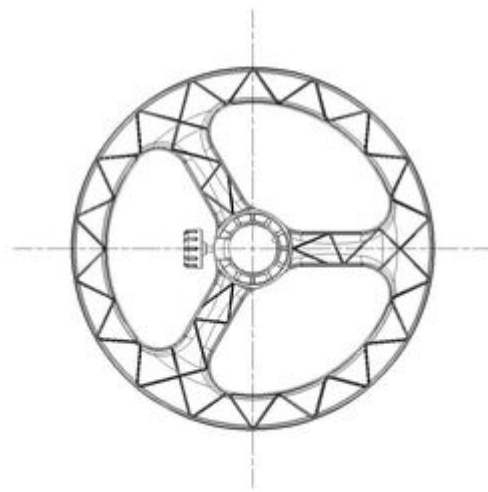

FOOTRING

As of: May 23, 2026

Description	Model	Carton Quantity
FOOTRING	Footring	10 pc per carton

Technical Details

Product Type	Chair Base
Base Diameter	460mm
Load Capacity	136kg 300 lbs.
Base Material	High quality nylon
Base Finish	Black
Height of Base	50mm
Drawing nr.	FOOTRING