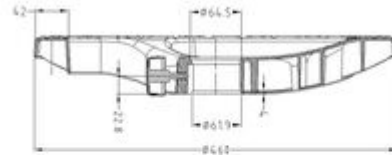

FOOTRING

As of: May 23, 2026

Description	Model	Carton Quantity
FOOTRING	Footring	10 pc per carton

Technical Details

Product Type	Chair Base
Base Diameter	460mm
Load Capacity	136kg 300 lbs.
Base Material	High quality nylon
Base Finish	Black
Height of Base	50mm
Drawing nr.	FOOTRING