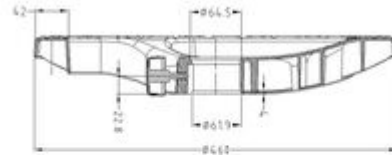

FOOTRING

As of: July 07, 2026

Description	Model	Carton Quantity
FOOTRING	Footring	10 pc per carton

Technical Details

Product Type	Chair Base
Base Diameter	460mm
Load Capacity	136kg 300 lbs.
Base Material	High quality nylon
Base Finish	Black
Height of Base	50mm
Drawing nr.	FOOTRING