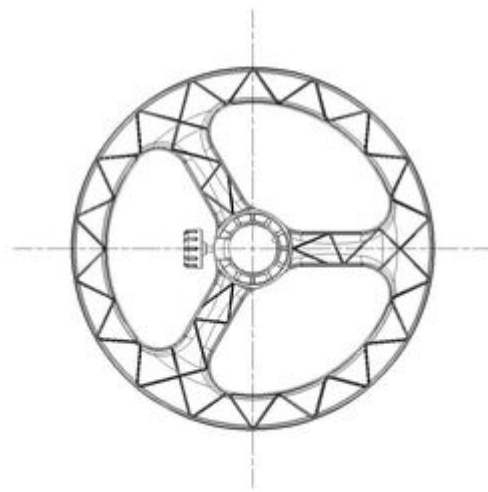

FOOTRING

As of: July 07, 2026

Description	Model	Carton Quantity
FOOTRING	Footring	10 pc per carton

Technical Details

Product Type	Chair Base
Base Diameter	460mm
Load Capacity	136kg 300 lbs.
Base Material	High quality nylon
Base Finish	Black
Height of Base	50mm
Drawing nr.	FOOTRING